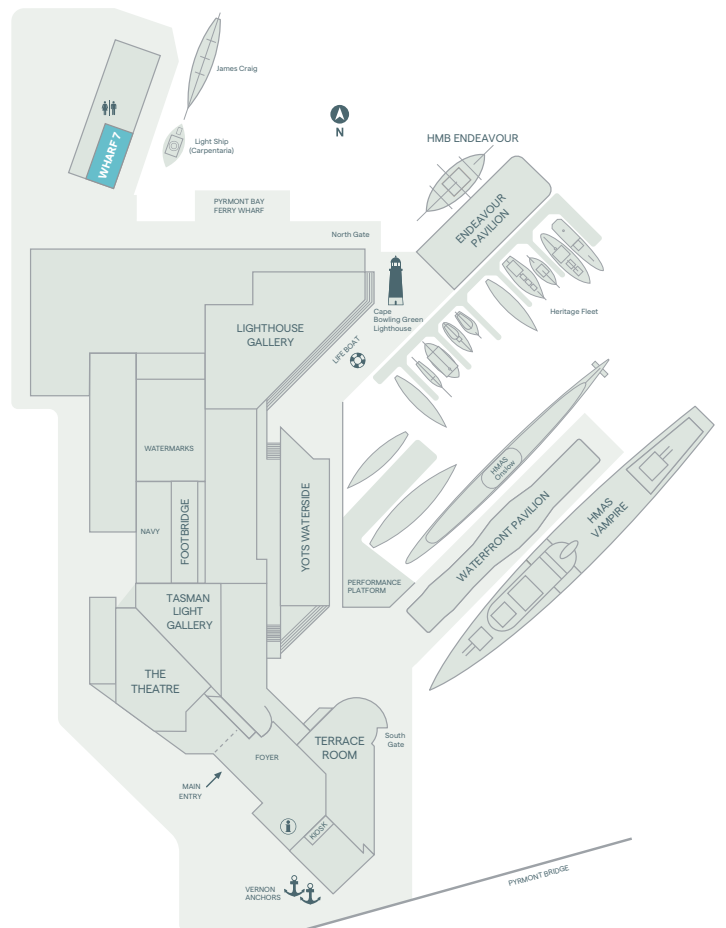

Wharf 7

An unconventional gallery space guaranteed to wow your guests, Wharf 7's foyer features a light and airy space, natural timber surrounds and architectural design. Ideal for more intimate events, launches, dinners or even small performances*.

CAPACITY

Cocktail	100
Dinner	80

FEATURES

- Architectural design
- Wooden historic vessels from Sydney Heritage Fleet
- Award-winning caterer Laissez-faire
- Behind-the-scenes tour available
- Accessible by water

* Note: Evening events only.

Our award-winning caterer Laissez-faire sources fresh, local and seasonal produce for your event.

AUSTRALIAN NATIONAL MARITIME MUSEUM

2 Murray Street, Sydney | 02 9298 3649 | venues@sea.museum | sea.museum/venues