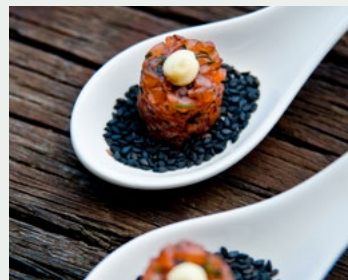

Our award-winning caterer Laissez-faire sources fresh, local and seasonal produce for your event.