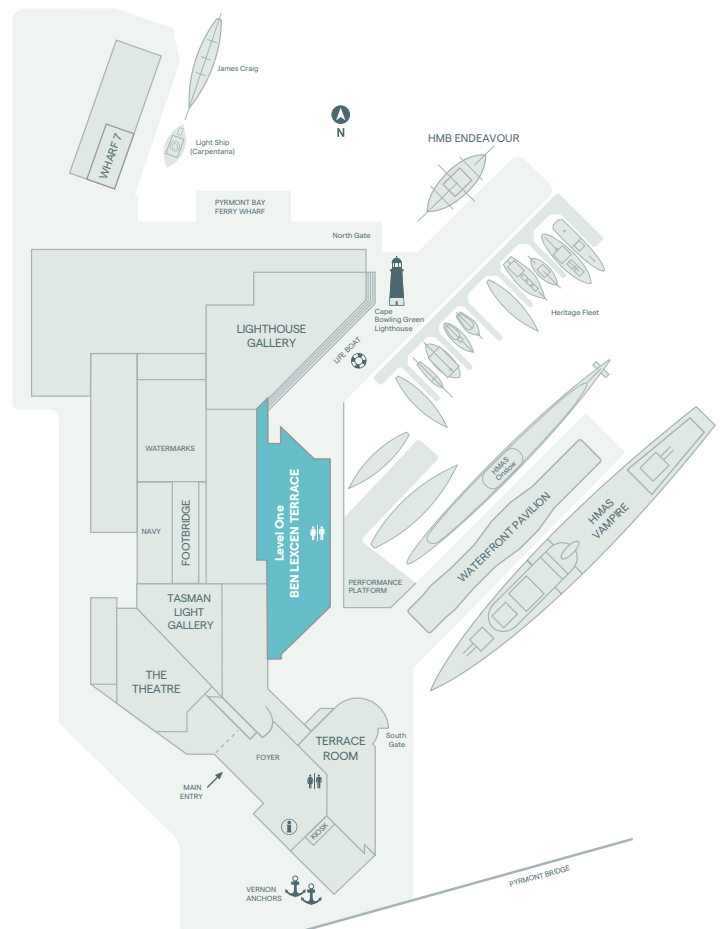

FEATURES

400sqm
Elevated aspect
Spectacular city skyline and harbour views
Frameless glass balustrade
Open-air covered venue